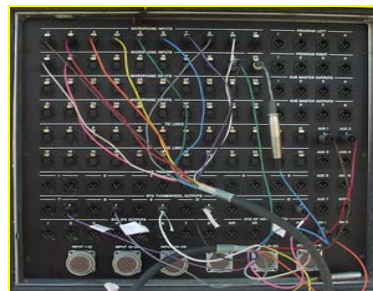

SCHULMAN MOBILE VIDEO HIGH DEFINITION MOBILE UNIT HD-1

SONY HDVS 7150 HD SWITCHER

PRODUCTION CONSOLE

VIDEO TAPE ROOM

VIDEO CONTROL POSITION

AUDIO BOARD SONY DMX-R100

MORE AUDIO BOOTH

VIDEO I/O PANEL

AUDIO I/O PANEL